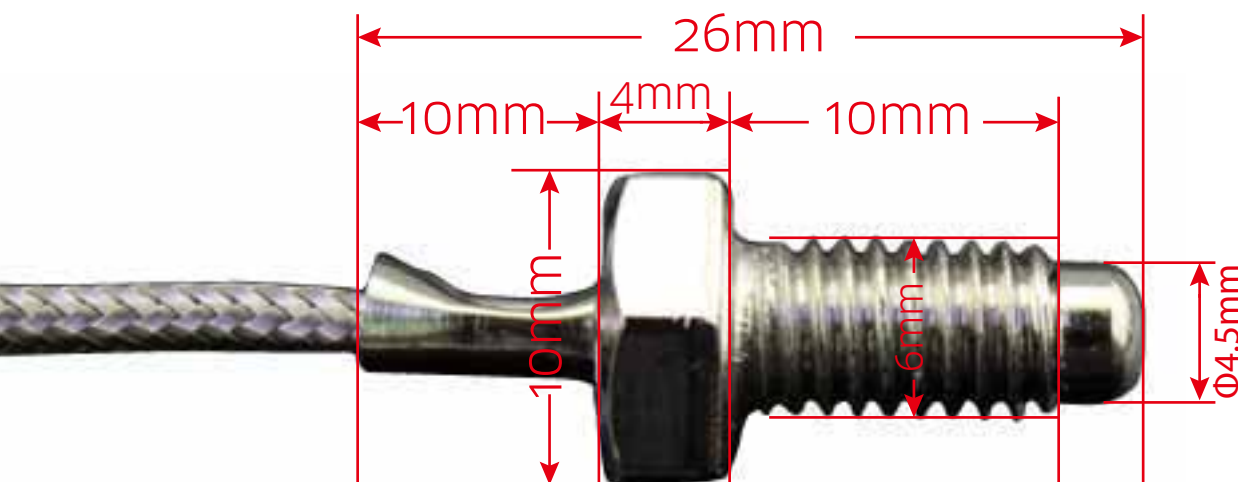

Details of Thread Size

Specification

Model	STC-K	STC-E
Name	Screw-type thermocouple	
Thermocouple Type	K type	E type
Measuring Range	0°C~600°C	0°C~400°C
Thread Size	M6 mm	
Tail Length	Can be customized	
Structure	Fixed screw	